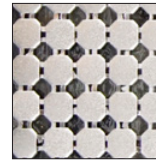

MA22A1_B2
RED shine

MA22A1_B3
SILVER shine

MA22A1_B4
ROSE shine

MA22A1_B5
SILVER shine

MA22A1_C1
SILVER shine

Cotte de Maille

Relief / 3D Effect

Reference MA22A1
Composition 100% Aluminium
+ surface oxidation

Colour Available in 30 base
variations in matt & shine

Style Round, Octagonal & Ring

Sequin Size 4mm (A/B/C)
6mm (D)
8mm (E/F)

Plaque 40 cm
140 cm

Weight 1,1 kg/m2 (approx.)

MA22A1_F4
GOLD shine

MA22A1_F5
MAUVE shine

MA22A1_C2
GOLD shine

MA22A1_C3
BLACK shine

MA22A1_C5
GOLD matt

MA22A1_D1
GOLD shine

MA22A1_D2
SILVER shine

MA22A1_D3
SILVER matt

MA22A1_D4
GOLD shine

MA22A1_D5
SILVER shine

MA22A1_E1
SILVER matt

MA22A1_E2
TURQ shine

MA22A1_E3
ROSE shine

MA22A1_E4
GOLD shine

MA22A1_E5
GOLD matt

MA22A1_F1
GOLD matt

MA22A1_F2
RED shine