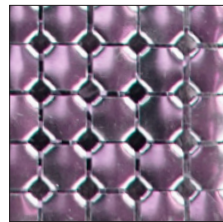

MA22A1_B2
RED shine

MA22A1_B3
SILVER shine

MA22A1_B4
ROSE shine

MA22A1_B5
SILVER shine

MA22A1_C1
SILVER shine

Cotte de Maille

Relief / 3D Effect

Reference MA22A1
Composition 100% Aluminium
+ surface oxidation

Colour Available in 30 base
variations in matt & shine

Style Round, Octagonal & Ring

Sequin Size 4mm (A/B/C)
6mm (D)
8mm (E/F)

Plaque 40 cm
140 cm

Weight 1,1 kg/m2 (approx.)

MA22A1_F4
GOLD shine

MA22A1_F5
MAUVE shine

MA22A1_C2
GOLD shine

MA22A1_C3
BLACK shine

MA22A1_C5
GOLD matt

MA22A1_D1
GOLD shine

MA22A1_D2
SILVER shine

MA22A1_D3
SILVER matt

MA22A1_D4
GOLD shine

MA22A1_D5
SILVER shine

MA22A1_E1
SILVER matt

MA22A1_E2
TURQ shine

MA22A1_E3
ROSE shine

MA22A1_E4
GOLD shine

MA22A1_E5
GOLD matt

MA22A1_F1
GOLD matt

MA22A1_F2
RED shine