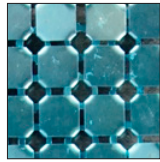

MA22A1_B2
RED shine

MA22A1_B3
SILVER shine

MA22A1_B4
ROSE shine

MA22A1_B5
SILVER shine

MA22A1_C1
SILVER shine

Cotte de Maille

Relief / 3D Effect

Reference MA22A1
Composition 100% Aluminium
+ surface oxidation

Colour Available in 30 base
variations in matt & shine

Style Round, Octagonal & Ring

Sequin Size 4mm (A/B/C)
6mm (D)
8mm (E/F)

Plaque 40 cm
140 cm

Weight 1,1 kg/m2 (approx.)

MA22A1_F4
GOLD shine

MA22A1_F5
MAUVE shine

MA22A1_C2
GOLD shine

MA22A1_C3
BLACK shine

MA22A1_C5
GOLD matt

MA22A1_D1
GOLD shine

MA22A1_D2
SILVER shine

MA22A1_D3
SILVER matt

MA22A1_D4
GOLD shine

MA22A1_D5
SILVER shine

MA22A1_E1
SILVER matt

MA22A1_E2
TURQ shine

MA22A1_E3
ROSE shine

MA22A1_E4
GOLD shine

MA22A1_E5
GOLD matt

MA22A1_F1
GOLD matt

MA22A1_F2
RED shine