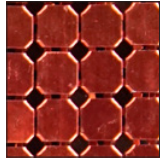

MA22A1_B2
RED shine

MA22A1_B3
SILVER shine

MA22A1_B4
ROSE shine

MA22A1_B5
SILVER shine

MA22A1_C1
SILVER shine

Cotte de Maille

Relief / 3D Effect

Reference MA22A1
Composition 100% Aluminium
+ surface oxidation

Colour Available in 30 base
variations in matt & shine

Style Round, Octagonal & Ring

Sequin Size 4mm (A/B/C)
6mm (D)
8mm (E/F)

Plaque 40 cm
140 cm

Weight 1,1 kg/m2 (approx.)

MA22A1_F4
GOLD shine

MA22A1_F5
MAUVE shine

MA22A1_C2
GOLD shine

MA22A1_C3
BLACK shine

MA22A1_C5
GOLD matt

MA22A1_D1
GOLD shine

MA22A1_D2
SILVER shine

MA22A1_D3
SILVER matt

MA22A1_D4
GOLD shine

MA22A1_D5
SILVER shine

MA22A1_E1
SILVER matt

MA22A1_E2
TURQ shine

MA22A1_E3
ROSE shine

MA22A1_E4
GOLD shine

MA22A1_E5
GOLD matt

MA22A1_F1
GOLD matt

MA22A1_F2
RED shine