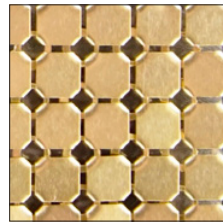

MA22A1_C4
SILVER (SAMPLE)

MA22A1_B1
GOLD (SAMPLE)

MA22A1_A1
SILVER matt

MA22A1_A2
GOLD matt

MA22A1_A3
TURQ shine

MA22A1_A4
MAUVE shine

MA22A1_A5
SILVER shine

MA22A1_F3
SILVER shine

MA22A1_B2
RED shine

MA22A1_B3
SILVER shine

MA22A1_B4
ROSE shine

MA22A1_B5
SILVER shine

MA22A1_C1
SILVER shine

Cotte de Maille

Relief / 3D Effect

Reference MA22A1
Composition 100% Aluminium
+ surface oxidation

Colour Available in 30 base
variations in matt & shine

Style Round, Octagonal & Ring

Sequin Size 4mm (A/B/C)
6mm (D)
8mm (E/F)

Plaque 40 cm
140 cm

Weight 1,1 kg/m2 (approx.)

MA22A1_F4
GOLD shine

MA22A1_F5
MAUVE shine

MA22A1_C2
GOLD shine

MA22A1_C3
BLACK shine

MA22A1_C5
GOLD matt

MA22A1_D1
GOLD shine

MA22A1_D2
SILVER shine

MA22A1_D3
SILVER matt

MA22A1_D4
GOLD shine

MA22A1_D5
SILVER shine