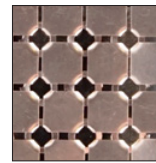

MA22A1_B2
RED shine

MA22A1_B3
SILVER shine

MA22A1_B4
ROSE shine

MA22A1_B5
SILVER shine

MA22A1_C1
SILVER shine

Cotte de Maille

Relief / 3D Effect

Reference MA22A1
Composition 100% Aluminium
+ surface oxidation

Colour Available in 30 base
variations in matt & shine

Style Round, Octagonal & Ring

Sequin Size 4mm (A/B/C)
6mm (D)
8mm (E/F)

Plaque 40 cm
140 cm

Weight 1,1 kg/m2 (approx.)

MA22A1_F4
GOLD shine

MA22A1_F5
MAUVE shine

MA22A1_C2
GOLD shine

MA22A1_C3
BLACK shine

MA22A1_C5
GOLD matt

MA22A1_D1
GOLD shine

MA22A1_D2
SILVER shine

MA22A1_D3
SILVER matt

MA22A1_D4
GOLD shine

MA22A1_D5
SILVER shine

MA22A1_E1
SILVER matt

MA22A1_E2
TURQ shine

MA22A1_E3
ROSE shine

MA22A1_E4
GOLD shine

MA22A1_E5
GOLD matt

MA22A1_F1
GOLD matt

MA22A1_F2
RED shine